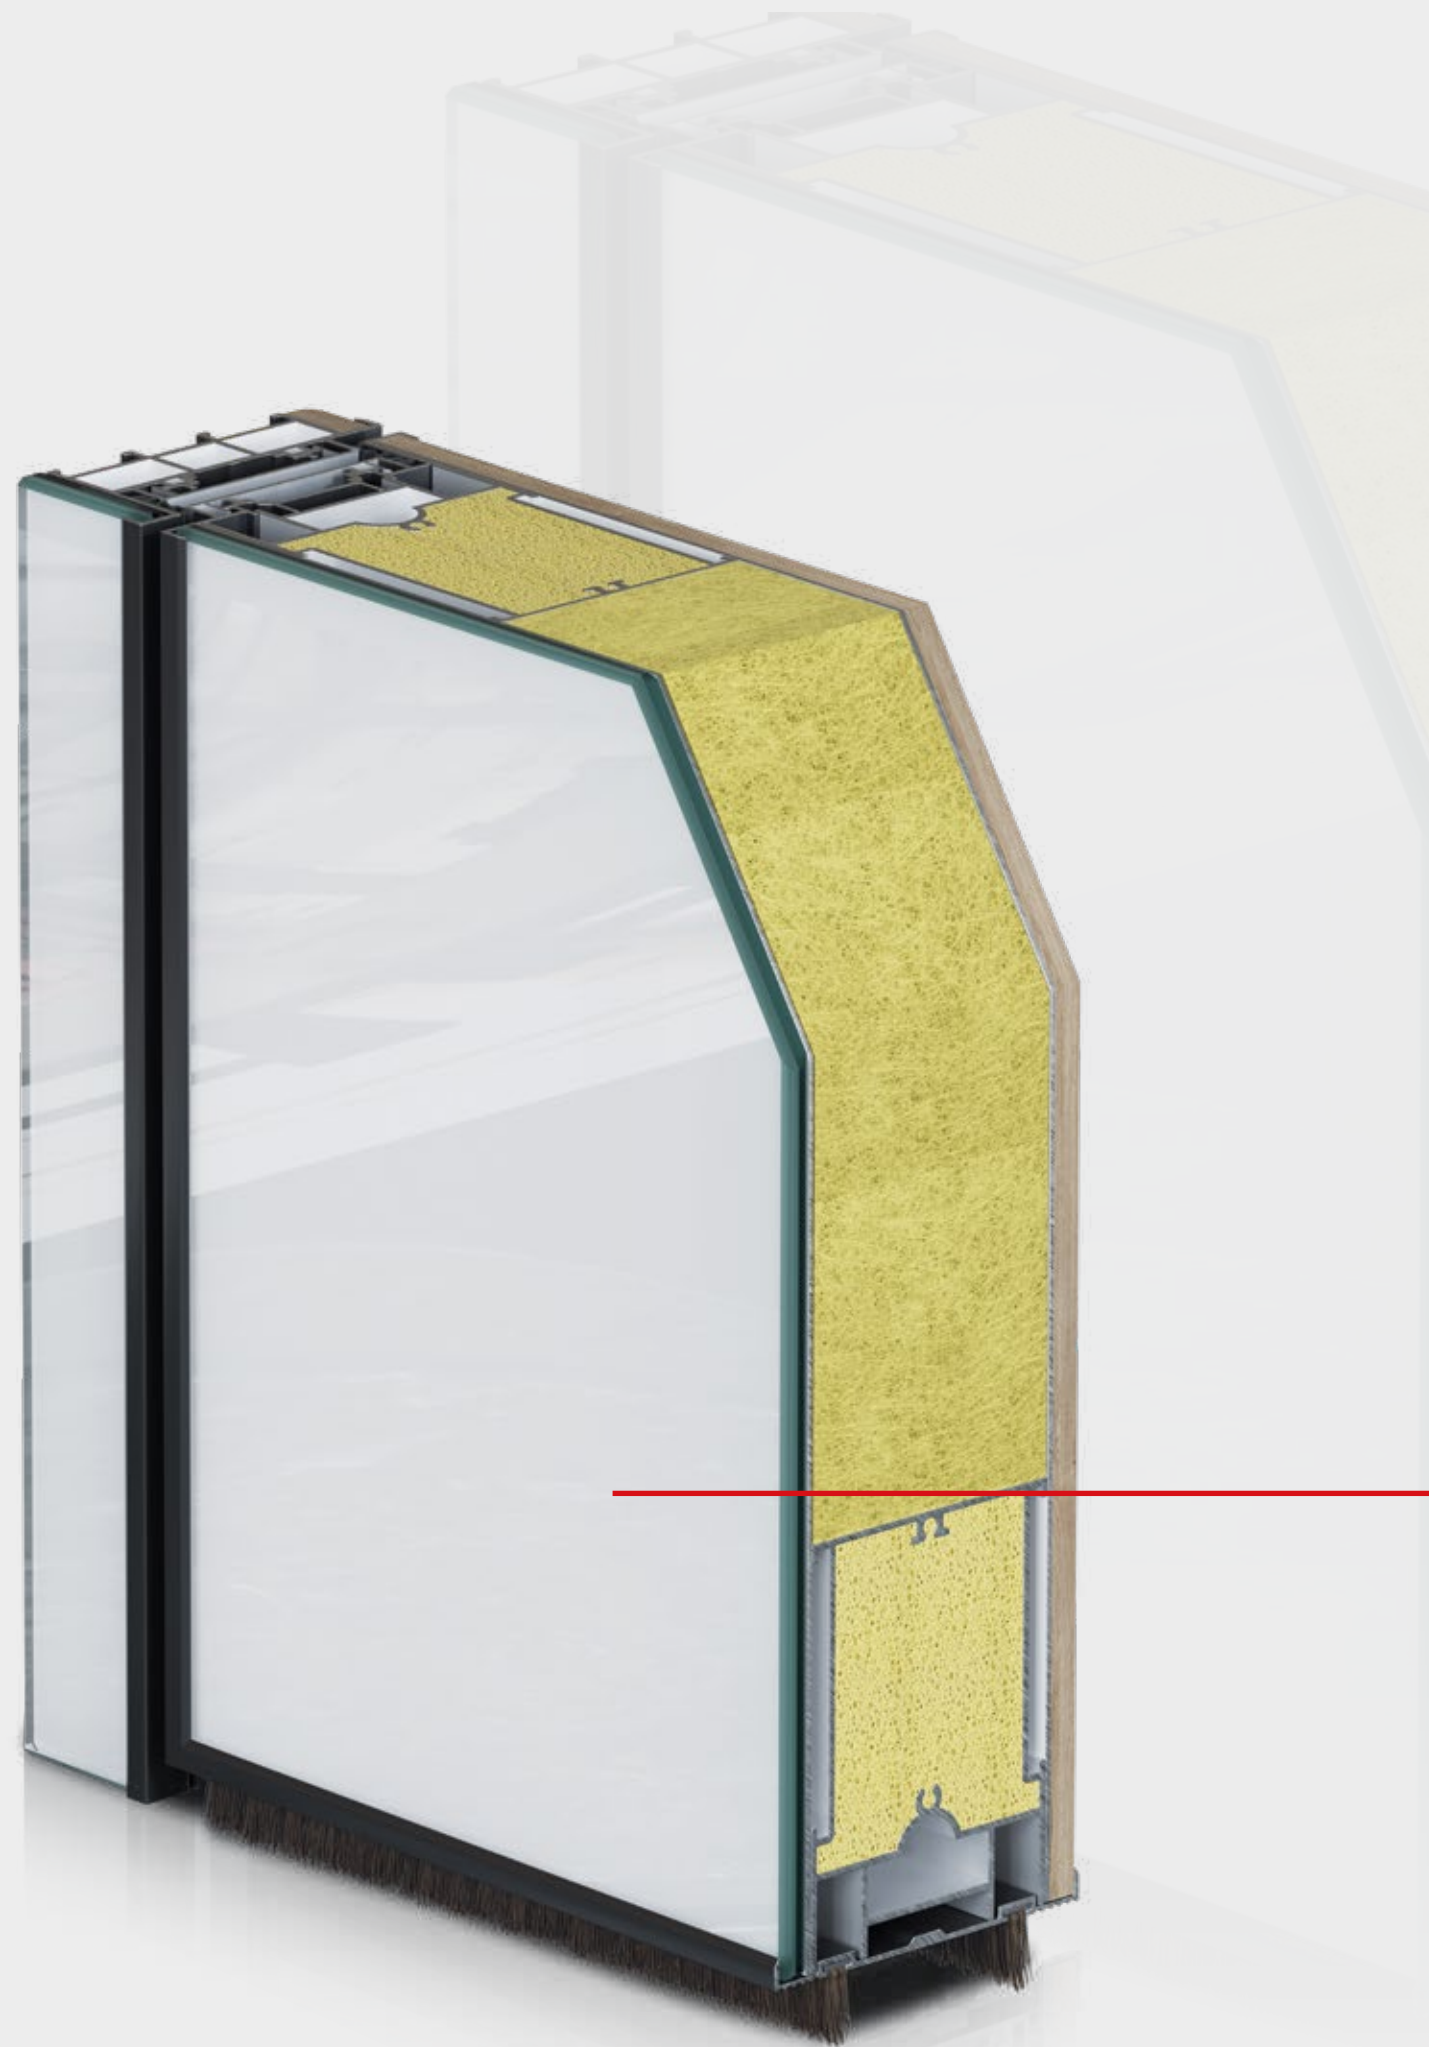

Aluminium Frame With Glass Facing

Κούφωμα Αλουμινίου με επένδυση Γυαλιού
Telaio in Alluminio con rivestimento in Vetro

Modern Design

Μοντέρνος σχεδιασμός
Disegno moderno

Stunning Appearance

Εντυπωσιακό αισθητικό αποτέλεσμα
Risultato estetico di grande effetto

Glass Facing

*For internal and external use
Για εσωτερική και εξωτερική χρήση
Per uso interno ed esterno*

T3
Without Threshold
Χωρίς Κατωκάσι
Senza Soglia