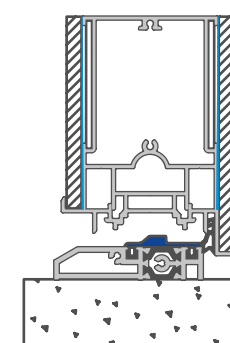

Composite Panel Facing

T4

With Threshold
Με Κατωκάσι
Con Soglia