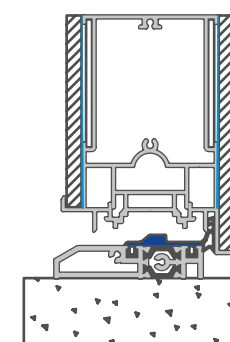

T4

With Threshold
Με Κατωκάσι
Con Soglia