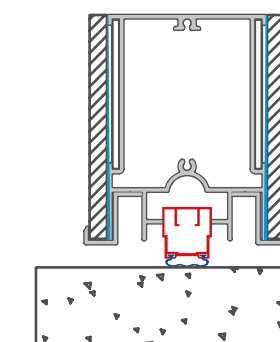

T5

Without Threshold with Airstopper
Χωρίς Κατωκάσι με Αεροστόπ
Senza Soglia con Parafreddo