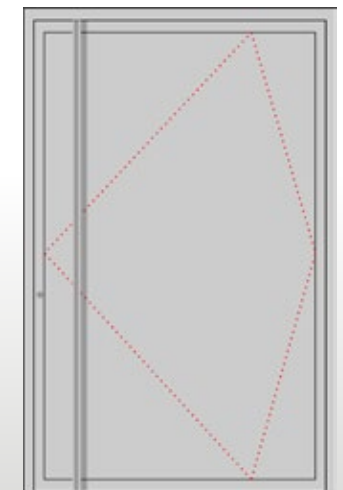

Watertightness

Class 1A

Sound Insulation

31,0 (-1;-4) dB

MAX 1500 X 2500 mm
MIN 1000 X 2000 mm

Construction options

Door with sidelights (sandblasted glass)

Seperate frame

Door with sidepanels

Separate frame **or**
 Single Frame with the door
 (max door height 220 cm)

Tube doors sections

20 X 20 mm - Codes 454-456-458-460

40 X 40 mm - Codes 462-464-465-466-468

60 X 15 mm - Codes 470-472-474