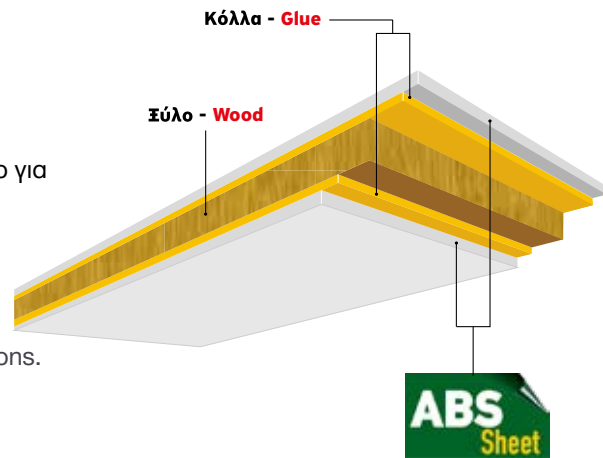

ABS Panels

Πάνελ με φύλλα ABS πάχους 1,5 mm.
Με πλήρωση ξύλου (blockboard)
Παρέχει στιβαρότητα και αντοχή σε καταπονήσεις.
Με μεγάλη αντοχή στην ηλιακή ακτινοβολία, κατάλληλο για τις Ελληνικές καιρικές συνθήκες

1,5 mm thick ABS plastic panel
Blockboard core, a more robust and sturdy structure.
UV resistant to withstand the Hellenic weather conditions.