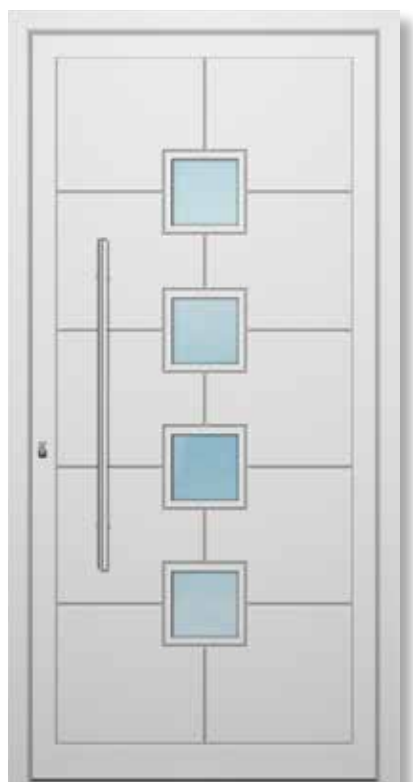

Code: **10277**
Glass: Sandblast
Design: 90 X 210 cm
Glasses: 20 X 140 cm

PVC
Sheet
1,0 mm

economy

Code: **10280**
Glass: Sandblast
Design: 90 X 210 cm
Glasses: 25 X 152 cm

Code: **10283**
Glass: Sandblast
Design: 50 X 210 cm
Glasses: 50 X 150 cm