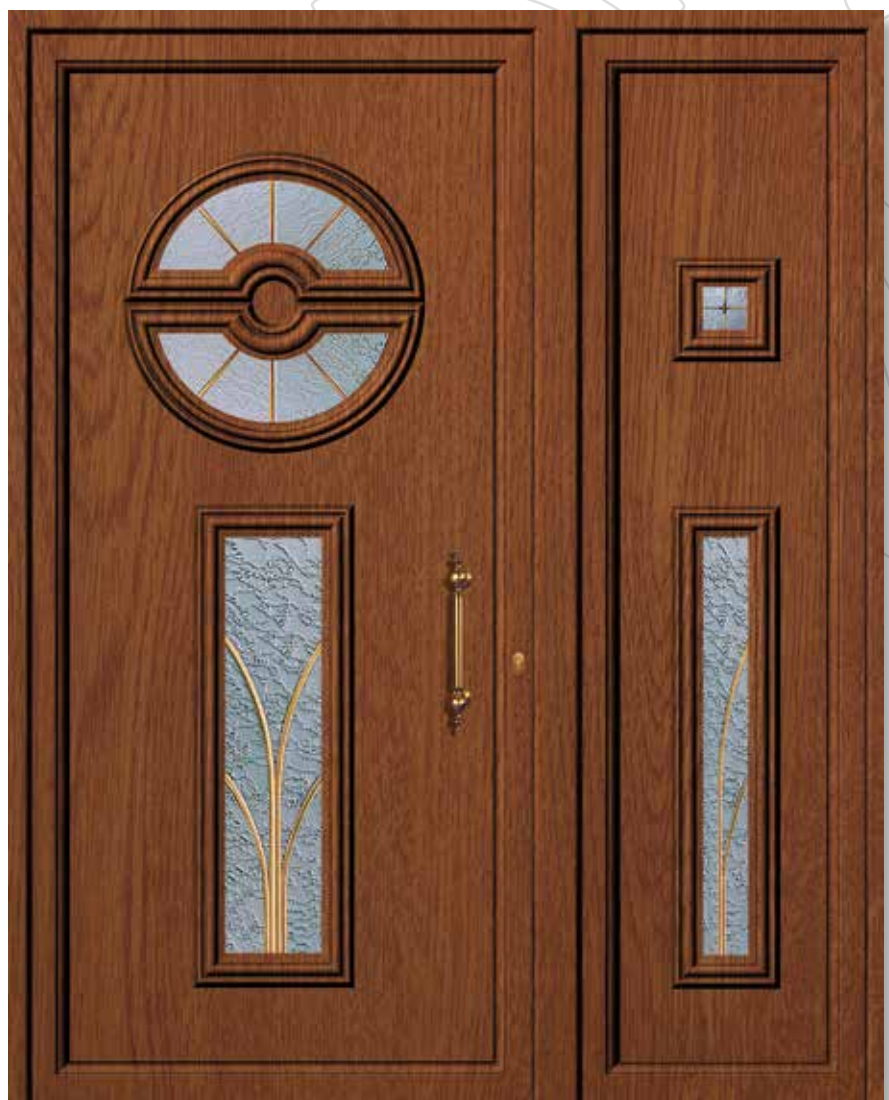

Code: **6041-6291**
Glass: Delta mat with gold stick
Design: 58 X 168 cm / 25 X 168 cm

combo[®]
aluminium door panels with PVC foil

ALU
Sheet

PVC
foil

classic pressed

Code: **6880**
Glass: No glass
Design: 53 X 155 cm

Code: **6881**
Glass: Delta mat with gold stick
Design: 53 X 155 cm

Code: **6883**
Glass: Delta mat
Design: 53 X 155 cm

ALU Sheet + PVC foil classic pressed

Code: **6882**
Glass: With rail
Design: 53 X 155 cm

Code: **6932-6212**
Glass: Delta mat with gold stick
Design: 57 X 156 cm / 25 X 156 cm

ALU
Sheet

PVC
foil

classic pressed

Code: **6893**
Glass: Vitro lead sandblast
Design: 56 X 169 cm

Code: **6892**
Glass: Delta mat with gold stick
Design: 56 X 169 cm