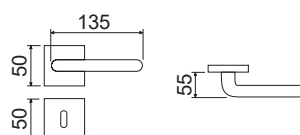

NEO
Nero Ral 9005 opaco
Matt black

CODICE e DESCRIZIONE
CODE and DESCRIPTION

FINITURE
FINISHINGS

€

PCS/BOX

HQ21SR51

Maniglia su rosetta quadra
Handle with square rose

CHL	64,40	1
PVD	75,60	1
NEO	68,90	1