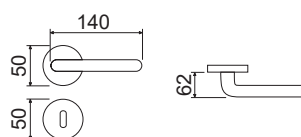

HQ43RR51

Maniglia su rosetta tonda
Handle with round rose