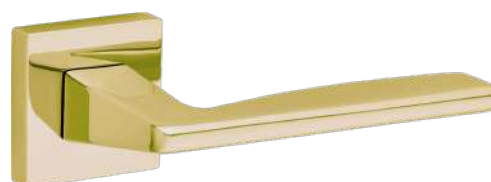

PVD
Ottone PVD
Physical Vapor Deposition