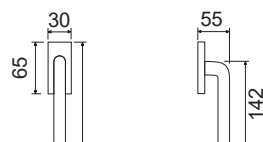

CHS	50,65	4
CHL	50,95	4
PVD	57,40	4
ANT	51,50	4
BAO	57,90	4
NEO	52,95	4