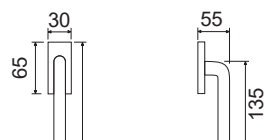

CHL	38,80	4
PVD	45,40	4
NEO	41,40	4