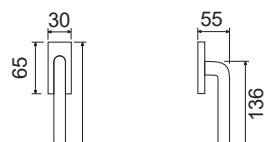

CHS	52,50	4
CHL	50,60	4
NEO	49,20	4