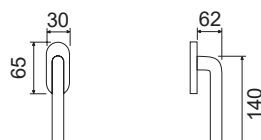

HQ43DK01

Martellina DK
con movimento metallico
DK window handle