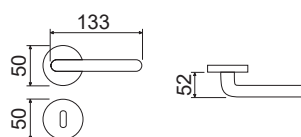

PVD
Ottone PVD
Physical Vapor Deposition

NEO
Nero Ral 9005 opaco
Matt black

CODICE e DESCRIZIONE
CODE and DESCRIPTION

FINITURE
FINISHINGS

€

PCS/BOX

HQ10RR51

Maniglia su rosetta tonda
Handle with round rose