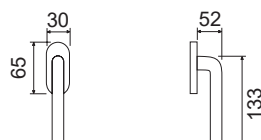

CHL	53,30	4
PVD	56,95	4
NEO	51,40	4