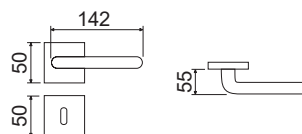

CODICE e DESCRIZIONE
CODE and DESCRIPTION

FINITURE
FINISHINGS

€

PCS/BOX

HQ50SR51

Maniglia su rosetta quadra
Handle with square rose

CHS	84,80	1
CHL	84,90	1
PVD	95,60	1
ANT	85,80	1
BAO	96,50	1
NEO	88,20	1

HQ50DK03