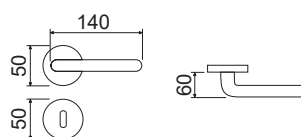

CODICE e DESCRIZIONE
CODE and DESCRIPTION

FINITURE
FINISHINGS

€

PCS/BOX

HQ41RR51

Maniglia su rosetta tonda
Handle with round rose

CHS	74,00	1
PVD	84,00	1
ANT	79,00	1

HQ41DK01