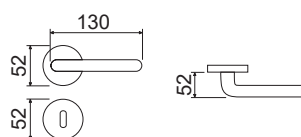

HQ48RR57

Maniglia su rosetta tonda
Handle with round rose