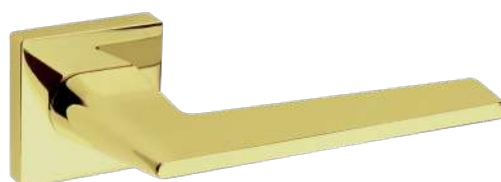

PVD
Ottone PVD
Physical Vapor Deposition