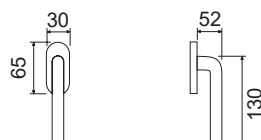

HQ48DK01

Martellina DK
con movimento metallico
DK window handle