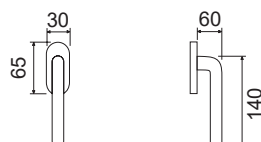

CHS	44,40	4
PVD	50,40	4
ANT	47,40	4