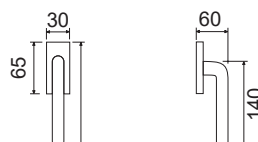

HQ41DK03

Martellina DK
con movimento metallico
DK window handle