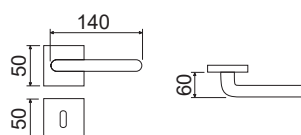

FINITURE
FINISHINGS

€

PCS/BOX

HQ41SR51

Maniglia su rosetta quadra
Handle with square rose

CHS

82,00

1