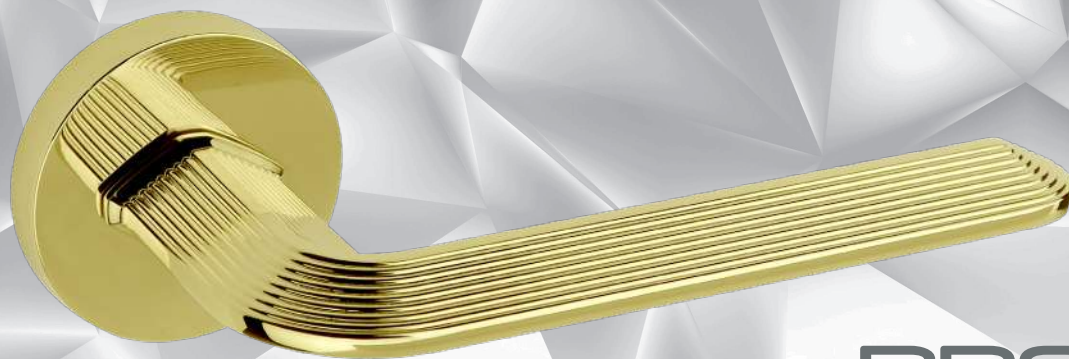

PROFILO

PVD
Ottone PVD
Physical Vapor Deposition

CODICE e DESCRIZIONE
CODE and DESCRIPTION

FINITURE
FINISHINGS

€

PCS/BOX

HQ43RR51

Maniglia su rosetta tonda
Handle with round rose

PVD

85,90

1

HQ43DK01

Martellina DK
con movimento metallico
DK window handle

PVD

51,55

4