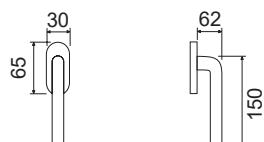

CHS	49,10	4
CHL	48,55	4
PVD	55,00	4