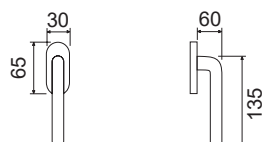

HQ42DK01

Martellina DK
con movimento metallico
DK window handle