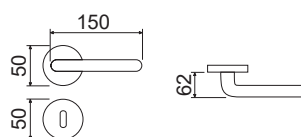

CHS
Cromo satinato
Satin chrome

CODICE e DESCRIZIONE
CODE and DESCRIPTION

FINITURE
FINISHINGS

€

PCS/BOX

HQ51RR51

Maniglia su rosetta tonda
Handle with round rose

CHS	81,80	1
CHL	80,90	1
PVD	91,60	1